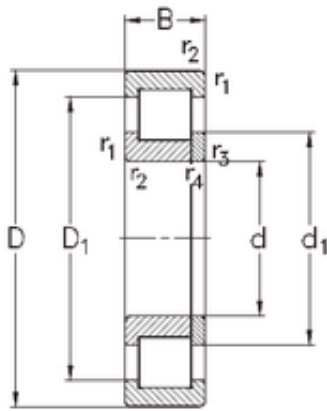

NTN BEARUNG DRIVESHAFT, INC.

70 mm x 125 mm x 31 mm NKE NUP2214-E-MPA cylindrical roller bearings

Bearing No. NUP2214-E-MPA

Size	70x125x31 mm
Bore Diameter	70 mm
Outer Diameter	125 mm
Width	31 mm
d	70 mm
F	83,5 mm
D	125 mm
B	31 mm
C	31 mm
r1 min.	1,5 mm
r2 min.	1,5 mm
r3 min.	1,5 mm
r4 min.	1,5 mm
Weight	1,7 Kg
Basic dynamic load rating (C)	175 kN
Basic static load rating (C0)	197 kN

NUP2214-E-MPA Bearing 2D drawings and 3D CAD models