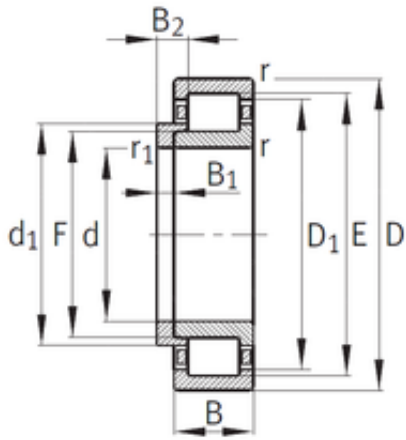

NTN BEARUNG DRIVESHAFT, INC.

45 mm x 85 mm x 23 mm CYSD
 NJ2209+HJ2209 cylindrical roller bearings

Bearing No. NJ2209+HJ2209

Size	45x85x23 mm
Bore Diameter	45 mm
Outer Diameter	85 mm
Width	23 mm
d	45 mm
D	85 mm
B	23 mm
C	23 mm
Weight	0,59 Kg
Basic dynamic load rating (C)	62 kN
Basic static load rating (C0)	54,8 kN
(Grease) Lubrication Speed	6300 r/min

NJ2209+HJ2209 Bearing 2D drawings and 3D CAD models