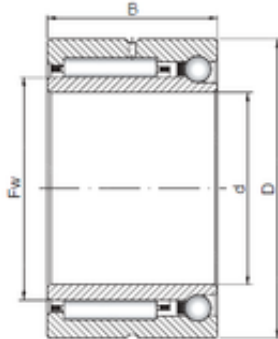

NTN BEARUNG DRIVESHAFT,INC.

12 mm x 24 mm x 16 mm ISO NKIA 5901
complex bearings

Bearing No. NKIA 5901

Size	12x24x16 mm
Bore Diameter	12 mm
Outer Diameter	24 mm
Width	16 mm
d	12 mm
Fw	16 mm
D	24 mm
B	16 mm
C	16 mm

NKIA 5901 Bearing 2D drawings and 3D CAD models