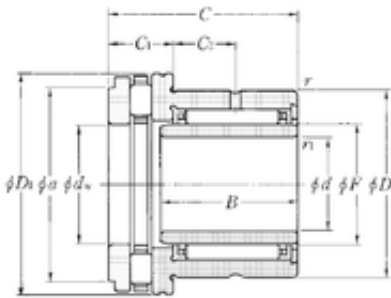

NTN BEARUNG DRIVESHAFT, INC.

30 mm x 47 mm x 20 mm NTN NKXR35T2+IR30 x 35 x 20 complex bearings

Bearing No. NKXR35T2+IR30 x 35 x 20

NKXR35T2+IR30 x 35 x 20 Bearing 2D drawings and 3D CAD models

Bore Diameter	30 mm
Outer Diameter	52 mm
d	30 mm
d1	35 mm
F	35 mm
D	47 mm
D1	52 mm
B	20 mm
C	30 mm
ra1 max.	0,3 mm
r min.	0,6 mm
r1 min.	0,3 mm
C1	12 mm
da min.	49 mm
db min	32 mm
ra max.	0,6 mm
C2	9 mm
Weight	0,224 Kg
Dynamic load rating radial (C)	20 kN
Dynamic load rating axial (C)	31 kN
Static load rating radial (C0)	36 kN
Static load rating axial (C0)	87 kN
(Grease) Lubrication Speed	1400 r/min