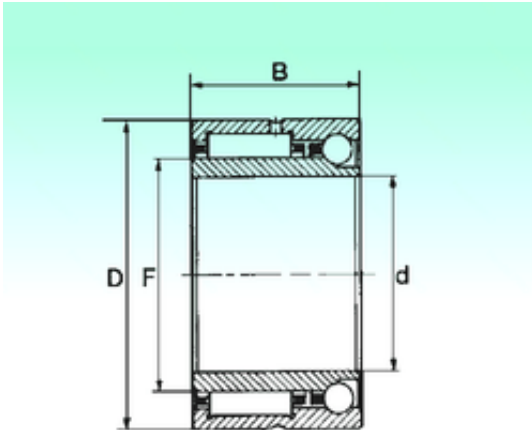

NTN BEARUNG DRIVESHAFT,INC.

15 mm x 28 mm x 18 mm NBS NKIA 5902
complex bearings

Bearing No. NKIA 5902

Size	15x28x18 mm
Bore Diameter	15 mm
Outer Diameter	28 mm
Width	18 mm
d	15 mm
F	20 mm
D	28 mm
B	18 mm
C	18 mm
Weight	0,05 Kg
Dynamic load rating radial (C)	10,07 kN
Dynamic load rating axial (C)	2,223 kN
Static load rating radial (C0)	12,9 kN
Static load rating axial (C0)	2,613 kN

NKIA 5902 Bearing 2D drawings and 3D CAD models