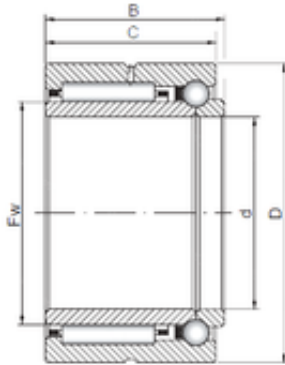

NTN BEARUNG DRIVESHAFT,INC.

22 mm x 39 mm x 23 mm ISO NKIB 59/22
complex bearings

Bearing No. NKIB 59/22

Size	22x39x23 mm
Bore Diameter	22 mm
Outer Diameter	39 mm
Width	23 mm
d	22 mm
Fw	28 mm
D	39 mm
B	23 mm
C	23 mm

NKIB 59/22 Bearing 2D drawings and 3D CAD models