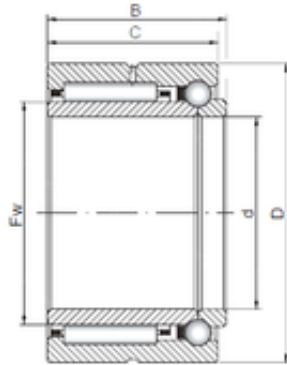

NTN BEARUNG DRIVESHAFT,INC.

22 mm x 39 mm x 23 mm ISO NKIB 59/22
complex bearings

Bearing No. NKIB 59/22

Size	22x39x23 mm
Bore Diameter	22 mm
Outer Diameter	39 mm
Width	23 mm
d	22 mm
Fw	28 mm
D	39 mm
B	23 mm
C	23 mm

NKIB 59/22 Bearing 2D drawings and 3D CAD models