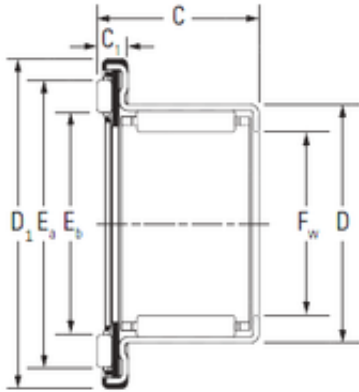

## Timken RAX 714 complex bearings

Bearing No. RAX 714

Size	14x29.5x14.2 mm
Bore Diameter	14 mm
Outer Diameter	29,5 mm
Width	14,2 mm
Fw	14 mm
D	20 mm
D1	29,5 mm
C	14,2 mm
C1	4,2 mm
Ea	24,6 mm
Eb	17 mm
Weight	0,018 Kg
Dynamic load rating radial (C)	6,9 kN
Dynamic load rating axial (C)	7,4 kN
Static load rating radial (C0)	8,5 kN
Static load rating axial (C0)	20 kN

RAX 714 Bearing 2D drawings and 3D CAD models