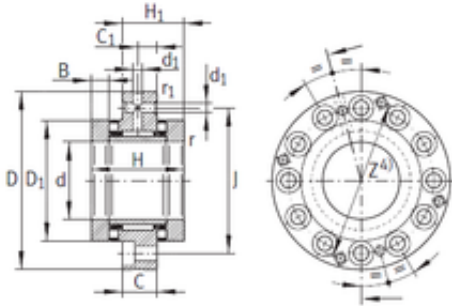

# NTN BEARUNG DRIVESHAFT, INC.

20 mm x 68 mm x 10 mm INA ZARF2068-TV  
complex bearings

Bearing No. ZARF2068-TV

ZARF2068-TV Bearing 2D drawings and 3D CAD models

Size	20x68x14 mm
Bore Diameter	20 mm
Outer Diameter	68 mm
Width	14 mm
d	20 mm
D	68 mm
C	14 mm
H	46 mm
d1	3,2 mm
r min.	0,3 mm
r1 min.	0,6 mm
B	10 mm
C1	8 mm
D1	42 mm
H1	29 mm
J	53 mm
da min.	33 mm
Da max.	43 mm
Weight	0,56 Kg
Dynamic load rating radial (C)	14,9 kN
Dynamic load rating axial (C)	33,5 kN
Static load rating radial (C0)	22,4 kN
Static load rating axial (C0)	76 kN
(Grease) Lubrication Speed	2 000 r/min

## NTN BEARUNG DRIVESHAFT,INC.

Category	Roller Bearings
Inventory	0.0
Manufacturer Name	SCHAEFFLER GROUP
Minimum Buy Quantity	N/A
Weight / Kilogram	1
EAN	4012802440027
Product Group	B04144