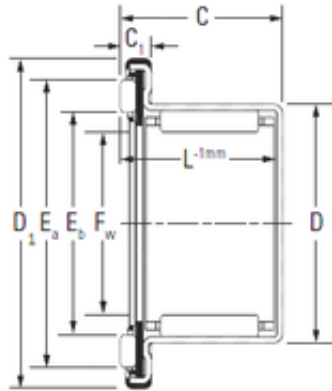

NTN BEARUNG DRIVESHAFT, INC.

KOYO RAXF 715 complex bearings

Bearing No. RAXF 715

Size	15x21x14.2 mm
Bore Diameter	15 mm
Outer Diameter	21 mm
Width	14,2 mm
Fw	15 mm
D	21 mm
D1	31,5 mm
C	14,2 mm
C1	4,2 mm
L	13,2 mm
Ea	26,6 mm
Eb	19 mm
Weight	0,02 Kg
Dynamic load rating radial (C)	7,4 kN
Dynamic load rating axial (C)	7,8 kN
Static load rating radial (C0)	9,3 kN
Static load rating axial (C0)	22 kN

RAXF 715 Bearing 2D drawings and 3D CAD models