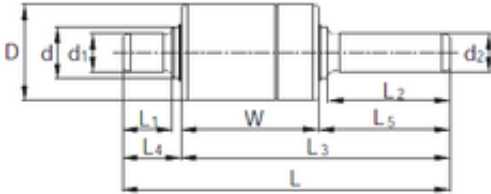

NTN BEARUNG DRIVESHAFT,INC.

KBC RW306213 complex bearings

Bearing No. RW306213

RW306213 Bearing 2D drawings and 3D CAD models

Outer Diameter	30 mm
D	30 mm
d	15.918 mm
L4	16.5 mm
L5	37 mm
L2	34.5 mm
L3	67 mm
d1	15.918 mm
d2	12 mm
L	83.5 mm
W	30 mm