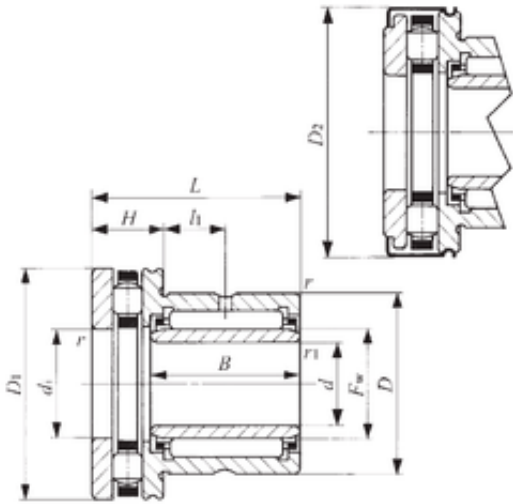

NTN BEARUNG DRIVESHAFT, INC.

12 mm x 24 mm x 16,5 mm IKO NBXI 1223Z complex bearings

Bearing No. NBXI 1223Z

NBXI 1223Z Bearing 2D drawings and 3D CAD models

Bore Diameter	12 mm
Outer Diameter	24 mm
d	12 mm
Fw	15 mm
D	24 mm
D1	28 mm
D2	29 mm
B	16,5 mm
d1	15 mm
r min.	0,3 mm
r1 min.	0,3 mm
H	9 mm
L	23 mm
L1	6,5 mm
da min.	26 mm
db	14 mm
Weight	0,063 Kg
Dynamic load rating radial (C)	12,3 kN
Dynamic load rating axial (C)	10,2 kN
Static load rating radial (C0)	14,9 kN
Static load rating axial (C0)	23,9 kN
Category	Bearings
Inventory	0.0
Manufacturer Name	IKO

NTN BEARUNG DRIVESHAFT,INC.

Minimum Buy Quantity	N/A
Weight / Kilogram	0
Product Group	B04144