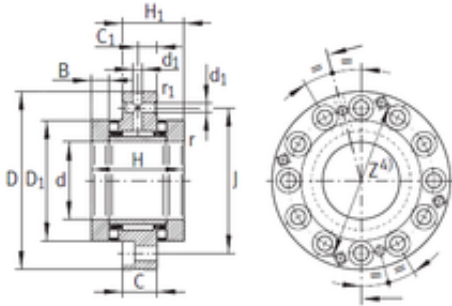

NTN BEARUNG DRIVESHAFT, INC.

65 mm x 155 mm x 17,5 mm INA
ZARF65155-TV complex bearings

Bearing No. ZARF65155-TV

ZARF65155-TV Bearing 2D drawings and 3D CAD models

Size	65x155x22.5 mm
Bore Diameter	65 mm
Outer Diameter	155 mm
Width	22,5 mm
d	65 mm
D	155 mm
C	22,5 mm
H	82 mm
d1	6 mm
r min.	0,3 mm
r1 min.	0,6 mm
B	17,5 mm
C1	12,5 mm
D1	110 mm
H1	51 mm
J	128 mm
da min.	97 mm
Da max.	111 mm
Weight	5,1 Kg
Dynamic load rating radial (C)	54 kN
Dynamic load rating axial (C)	172 kN
Static load rating radial (C0)	104 kN
Static load rating axial (C0)	500 kN
(Grease) Lubrication Speed	900 r/min

NTN BEARUNG DRIVESHAFT, INC.

Category	Ball Bearings
Inventory	0.0
Manufacturer Name	SCHAEFFLER GROUP
Minimum Buy Quantity	N/A
Weight / Kilogram	6.107
EAN	4047643182393
Product Group	B00234