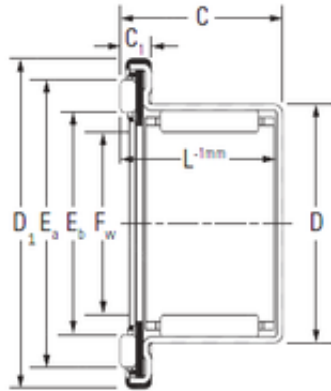

## KOYO RAXF 714 complex bearings

Bearing No. RAXF 714

Size	14x20x14.2 mm
Bore Diameter	14 mm
Outer Diameter	20 mm
Width	14,2 mm
Fw	14 mm
D	20 mm
D1	29,5 mm
C	14,2 mm
C1	4,2 mm
L	13,2 mm
Ea	24,6 mm
Eb	17 mm
Weight	0,018 Kg
Dynamic load rating radial (C)	6,9 kN
Dynamic load rating axial (C)	7,4 kN
Static load rating radial (C0)	8,5 kN
Static load rating axial (C0)	20 kN

RAXF 714 Bearing 2D drawings and 3D CAD models