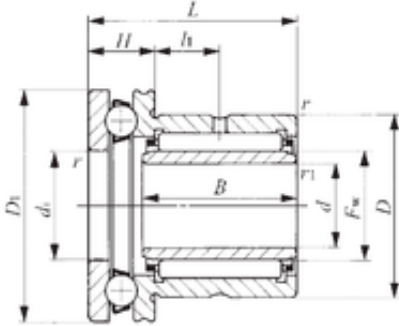

NTN BEARUNG DRIVESHAFT, INC.

60 mm x 85 mm x 25,5 mm IKO NAXI 6040
complex bearings

Bearing No. NAXI 6040

Bore Diameter	60 mm
Outer Diameter	85 mm
d	60 mm
Fw	70 mm
D	85 mm
D1	95 mm
B	25,5 mm
d1	70 mm
r min.	1 mm
r1 min.	1 mm
H	18 mm
L	40 mm
L1	11 mm
da min.	85 mm
db	68 mm
Weight	0,75 Kg
Dynamic load rating radial (C)	55,5 kN
Dynamic load rating axial (C)	43,1 kN
Static load rating radial (C0)	120 kN
Static load rating axial (C0)	101 kN

NAXI 6040 Bearing 2D drawings and 3D CAD models