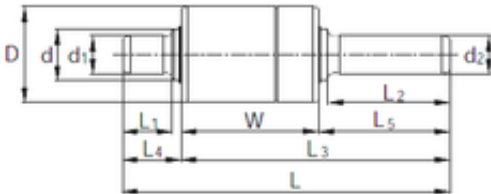

NTN BEARUNG DRIVESHAFT, INC.

KBC RW306201 complex bearings

Bearing No. RW306201

RW306201 Bearing 2D drawings and 3D CAD models

Outer Diameter	30 mm
D	30 mm
d	15.918 mm
L4	16.5 mm
L5	37.106 mm
L2	34.5 mm
L3	76 mm
d1	12 mm
d2	12 mm
L	92.5 mm
L1	14 mm
W	38.894 mm