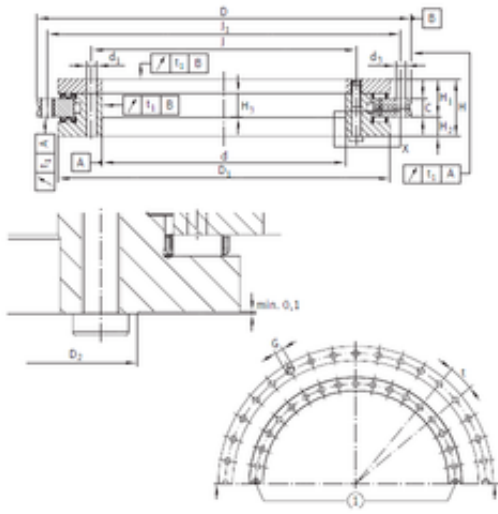

NTN BEARUNG DRIVESHAFT, INC.

INA YRTE460 complex bearings

Bearing No. YRTE460

Bore Diameter	460 mm
Outer Diameter	600 mm
d	460 mm
D	600 mm
D1	560 mm
D2	501 mm
C	22 mm
H	70 mm
H3	27 mm
d1	9,3 mm
d3	9,3 mm
H1	46 mm
H2	24 mm
J	482 mm
Thread (G)	M12
J1	580 mm

YRTE460 Bearing 2D drawings and 3D CAD models