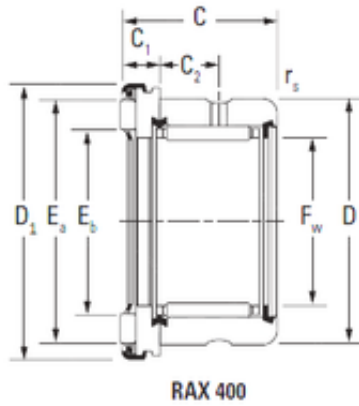

NTN BEARUNG DRIVESHAFT, INC.

KOYO RAX 470 complex bearings

Bearing No. RAX 470

Size	70x85x28 mm
Bore Diameter	70 mm
Outer Diameter	85 mm
Width	28 mm
Fw	70 mm
D	85 mm
D1	95 mm
C	28 mm
C1	7 mm
C2	11 mm
Ea	89,2 mm
Eb	73,5 mm
Weight	0,386 Kg
Dynamic load rating radial (C)	36,1 kN
Dynamic load rating axial (C)	34,5 kN
Static load rating radial (C0)	84,7 kN
Static load rating axial (C0)	223 kN

RAX 470 Bearing 2D drawings and 3D CAD models