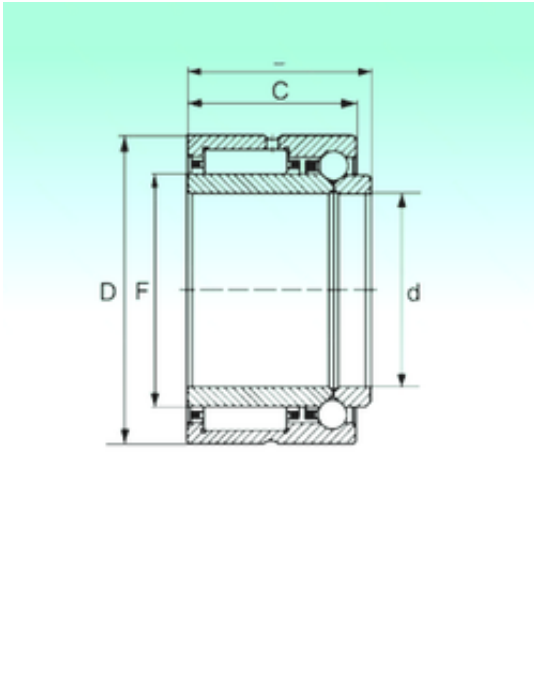

# NTN BEARUNG DRIVESHAFT, INC.

NKIB 5907 Bearing 2D drawings and 3D CAD models

35 mm x 55 mm x 30 mm NBS NKIB 5907  
complex bearings

Bearing No. NKIB 5907

Size	35x55x30 mm
Bore Diameter	35 mm
Outer Diameter	55 mm
Width	30 mm
d	35 mm
F	42 mm
D	55 mm
B	30 mm
C	27 mm
Weight	0,247 Kg
Dynamic load rating radial (C)	29,9 kN
Dynamic load rating axial (C)	5,7 kN
Static load rating radial (C0)	47,5 kN
Static load rating axial (C0)	9,31 kN