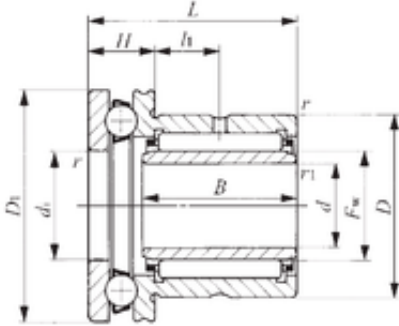

## 7 mm x 19 mm x 16 mm IKO NAXI 723 complex bearings

Bearing No. NAXI 723

NAXI 723 Bearing 2D drawings and 3D CAD models

Bore Diameter	7 mm
Outer Diameter	19 mm
d	7 mm
Fw	10 mm
D	19 mm
D1	24 mm
B	16 mm
d1	10 mm
r min.	0,3 mm
r1 min.	0,2 mm
H	9 mm
L	23 mm
L1	6,5 mm
da min.	18 mm
db	9 mm
Weight	0,0435 Kg
Dynamic load rating radial (C)	8,23 kN
Dynamic load rating axial (C)	10 kN
Static load rating radial (C0)	9,19 kN
Static load rating axial (C0)	11,1 kN
Category	Bearings
Inventory	0.0
Manufacturer Name	IKO
Minimum Buy Quantity	N/A