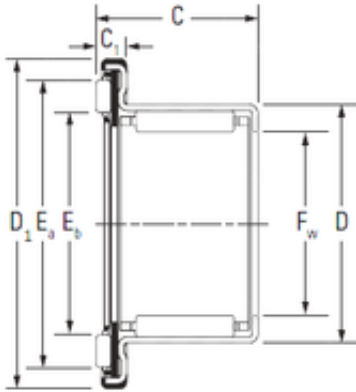

NTN BEARUNG DRIVESHAFT,INC.

INA F-210416 complex bearings

Bearing No. F-210416

Size	15x21x18.7 mm
Bore Diameter	15 mm
Outer Diameter	21 mm
Width	18,7 mm
d	15 mm
D	21 mm
D1	28,5 mm
C	18,7 mm

F-210416 Bearing 2D drawings and 3D CAD models