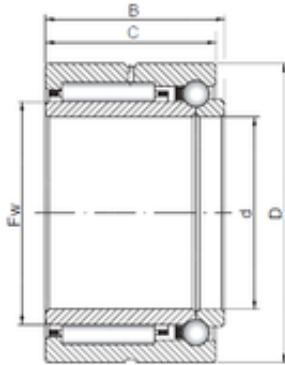

NTN BEARUNG DRIVESHAFT,INC.

35 mm x 55 mm x 27 mm ISO NKIB 5907
complex bearings

Bearing No. NKIB 5907

Size	35x55x27 mm
Bore Diameter	35 mm
Outer Diameter	55 mm
Width	27 mm
d	35 mm
Fw	42 mm
D	55 mm
B	27 mm
C	27 mm

NKIB 5907 Bearing 2D drawings and 3D CAD models