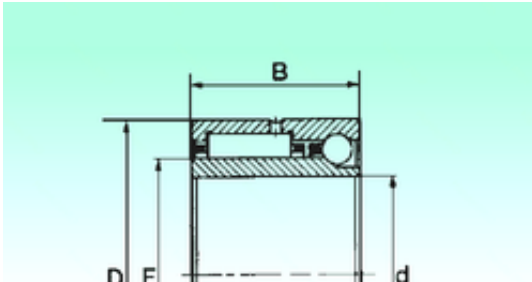

NTN BEARUNG DRIVESHAFT,INC.

17 mm x 30 mm x 18 mm NBS NKIA 5903
complex bearings

Bearing No. NKIA 5903

Size	17x30x18 mm
Bore Diameter	17 mm
Outer Diameter	30 mm
Width	18 mm
d	17 mm
F	22 mm
D	30 mm
B	18 mm
C	18 mm
Weight	0,056 Kg
Dynamic load rating radial (C)	10,45 kN
Dynamic load rating axial (C)	2,375 kN
Static load rating radial (C0)	13,87 kN
Static load rating axial (C0)	3,04 kN

NKIA 5903 Bearing 2D drawings and 3D CAD models