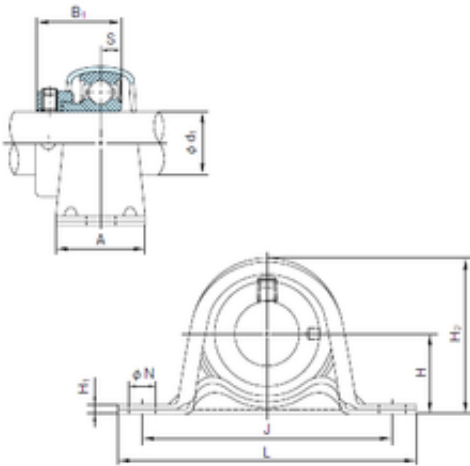

NTN BEARUNG DRIVESHAFT, INC.

NACHI UCF319 bearing units

Bearing No. UCF319

UCF319 Bearing 2D drawings and 3D CAD models

Bore Diameter	95 mm
d1	95 mm
A0	121 mm
A	94 mm
A1	30 mm
B	103 mm
J	228 mm
L	290 mm
N	35 mm
S	41 mm
Bolt (G)	M30
A2	59 mm