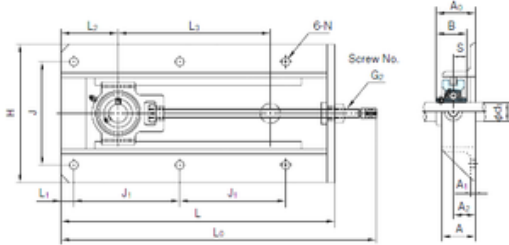

NTN BEARUNG DRIVESHAFT,INC.

NACHI UCT203+WB bearing units

Bearing No. UCT203+WB

Bore Diameter	17 mm
Width	199 mm
d	17 mm
L2	83 mm
L3	150 mm
H	199 mm
J	154 mm
L	317 mm
L1	19 mm
N	12 mm
J1	117 mm
Thread (G2)	Tr16

UCT203+WB Bearing 2D drawings and 3D CAD models