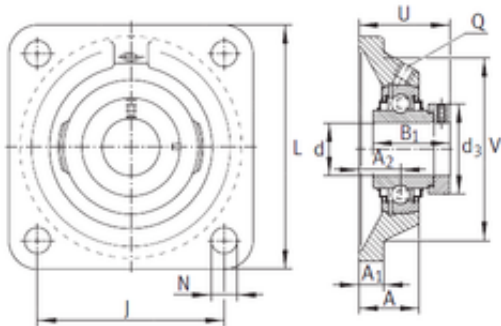

## INA RCJ25-N-FA125 bearing units

Bearing No. RCJ25-N-FA125

Bore Diameter	25 mm
d	25 mm
V	74 mm
U	46 mm
Thread (Q)	Rp1/8
d3	37,5 mm
A	29 mm
A1	11 mm
B1	44,5 mm
J	70 mm
L	95 mm
N	11,5 mm
A2	19 mm
Weight	0,82 Kg
Basic dynamic load rating (C)	14 kN
Category	Bearings
Inventory	0.0
Manufacturer Name	SCHAEFFLER GROUP
Minimum Buy Quantity	N/A
Weight / Kilogram	0.82
Product Group	M06110