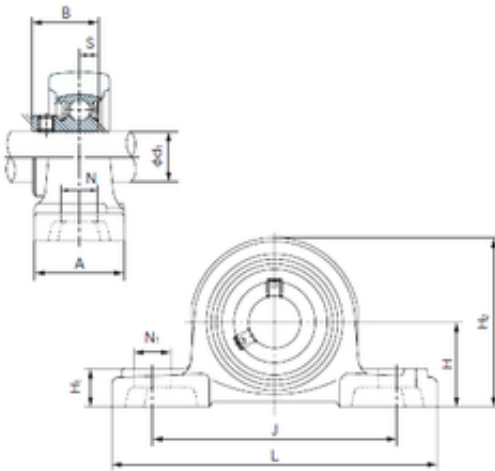

NTN BEARUNG DRIVESHAFT,INC.

NACHI BP205 bearing units

Bearing No. BP205

BP205 Bearing 2D drawings and 3D CAD models

Bore Diameter	25 mm
Width	27 mm
d	25 mm
A	38 mm
B	27 mm
H	36.5 mm
H1	16 mm
H2	70 mm
J	105 mm
L	140 mm
N	13 mm
N1	16 mm