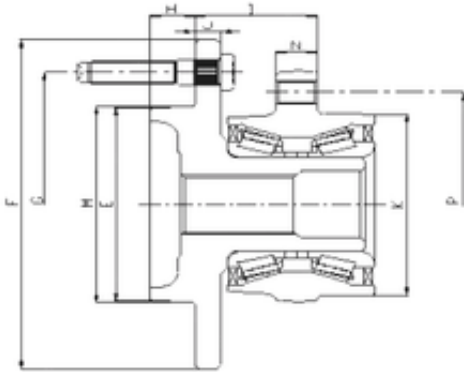

NTN BEARUNG DRIVESHAFT,INC.

ILJIN IJ223066 angular contact ball bearings

Bearing No. IJ223066

P	126 mm
I	46,8 mm
E	77,735 mm
F	183 mm
G	139,7 mm
H	19,4 mm
J	12 mm
K	89,5 mm
M	78,425 mm
N	14,2 mm
1	Wheel Bearing

IJ223066 Bearing 2D drawings and 3D CAD models