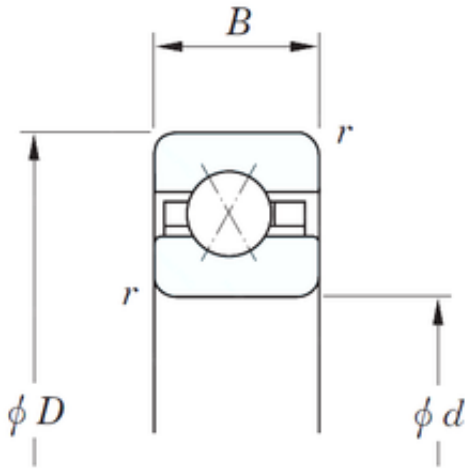

NTN BEARUNG DRIVESHAFT, INC.

304,8 mm x 342,9 mm x 19,05 mm KOYO
KFX120 angular contact ball bearings

Bearing No. KFX120

Size	304.8x342.9x19.05 mm
Bore Diameter	304,8 mm
Outer Diameter	342,9 mm
Width	19,05 mm
d	304,8 mm
D	342,9 mm
B	19,05 mm
C	19,05 mm
r	2 mm
Weight	2,36 Kg
Basic dynamic load rating (C)	35,9 kN
Bearing No.	KFX120
r(min)	2
Cr	35.9
C0r	61.1
Mass(kg)	2.36

KFX120 Bearing 2D drawings and 3D CAD models