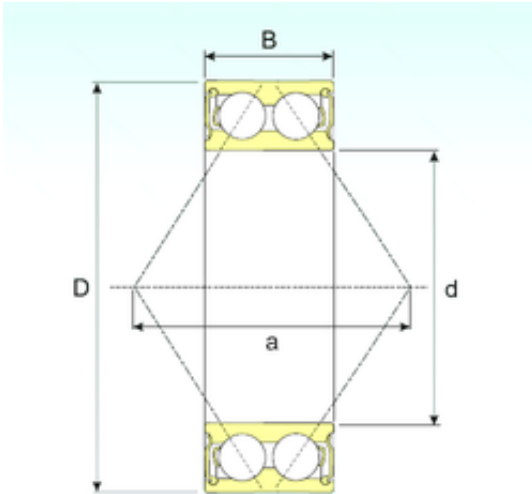

NTN BEARUNG DRIVESHAFT,INC.

3305-2RS Bearing 2D drawings and 3D CAD models

25 mm x 62 mm x 25,4 mm ISB 3305-2RS
angular contact ball bearings

Bearing No. 3305-2RS

Size	25x62x25.4 mm
Bore Diameter	25 mm
Outer Diameter	62 mm
Width	25,4 mm
d	25 mm
D	62 mm
B	25,4 mm
C	25,4 mm
a	36 mm
Weight	0,35 Kg
Basic dynamic load rating (C)	31,36 kN
Basic static load rating (C0)	19,99 kN
(Grease) Lubrication Speed	10450 r/min