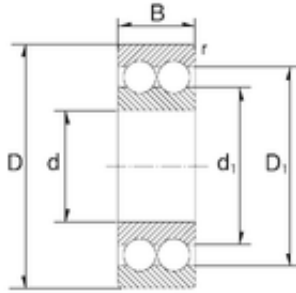

NTN BEARUNG DRIVESHAFT,INC.

35 mm x 72 mm x 27 mm ZEN S5207-2RS
angular contact ball bearings

Bearing No. S5207-2RS

Size	35x72x27 mm
Bore Diameter	35 mm
Outer Diameter	72 mm
Width	27 mm
d	35 mm
D	72 mm
B	27 mm
C	27 mm
Weight	0,44 Kg
Basic dynamic load rating (C)	39 kN
Basic static load rating (C0)	28,7 kN
(Grease) Lubrication Speed	6300 r/min

S5207-2RS Bearing 2D drawings and 3D CAD models