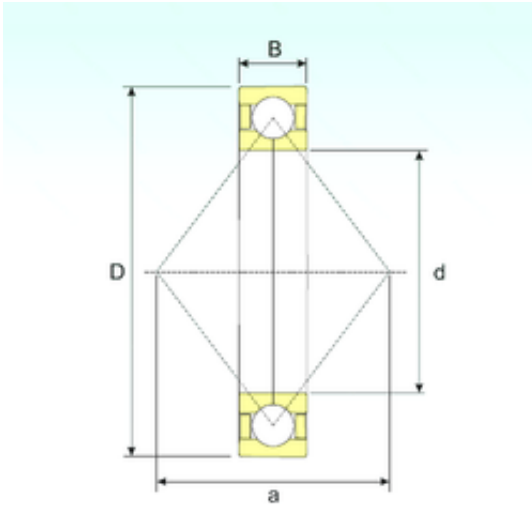

NTN BEARUNG DRIVESHAFT,INC.

160 mm x 290 mm x 48 mm ISB QJ 232 N2 M
angular contact ball bearings

Bearing No. QJ 232 N2 M

Size	160x290x48 mm
Bore Diameter	160 mm
Outer Diameter	290 mm
Width	48 mm
d	160 mm
D	290 mm
B	48 mm
C	48 mm
a	158 mm
Weight	15,5 Kg
Basic dynamic load rating (C)	441 kN
Basic static load rating (C0)	656 kN
(Grease) Lubrication Speed	2907 r/min

QJ 232 N2 M Bearing 2D drawings and 3D CAD models