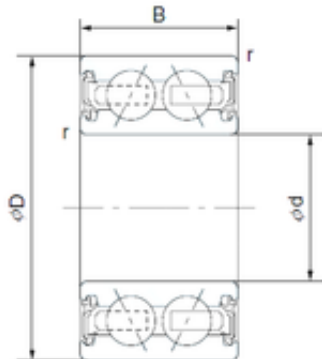

## NTN BEARUNG DRIVESHAFT,INC.

32 mm x 55 mm x 23 mm NACHI 32BG05S1G  
angular contact ball bearings

Bearing No. 32BG05S1G

Size	32x55x23 mm
Bore Diameter	32 mm
Outer Diameter	55 mm
Width	23 mm
d	32 mm
D	55 mm
B	23 mm

32BG05S1G Bearing 2D drawings and 3D CAD models