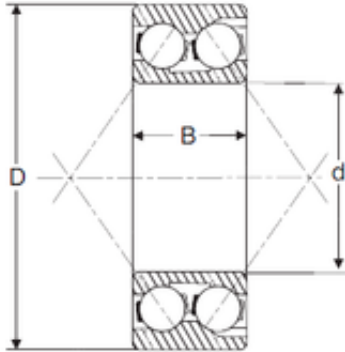

NTN BEARUNG DRIVESHAFT, INC.

12 mm x 32 mm x 15,9 mm SIGMA 3201
angular contact ball bearings

Bearing No. 3201

Size	12x32x15.9 mm
Bore Diameter	12 mm
Outer Diameter	32 mm
Width	15,9 mm
d	12 mm
D	32 mm
B	15,9 mm
C	15,9 mm

3201 Bearing 2D drawings and 3D CAD models